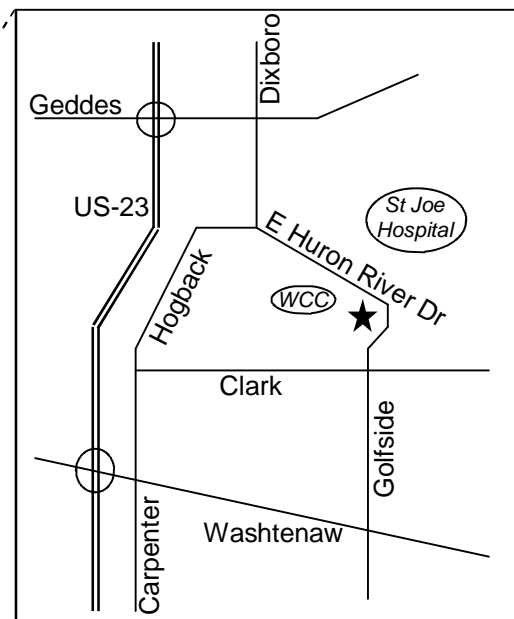

Brick Bash!

Public LEGO Building Exhibition

Saturday March 24, 2012, 11:00am - 6:00pm
Washtenaw Community College, Morris Lawrence Building
Free Admission! www.BrickBash.com

Brick Bash is like a big LEGO dream! When you step into the room, you will see *and do* some amazing things:

The address of WCC is
4800 E. Huron River Dr.
The Morris Lawrence Building
is at the east end of the campus.

42.262N, 83.662W.